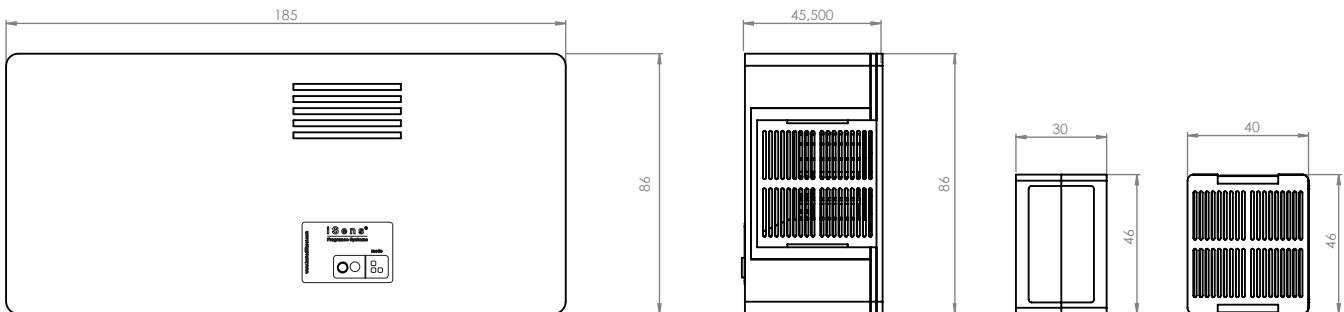

> CERTIFICATIONS

Our fragrances are manufactured in accordance with IFRA (International Fragrance Association) standards and regulations.